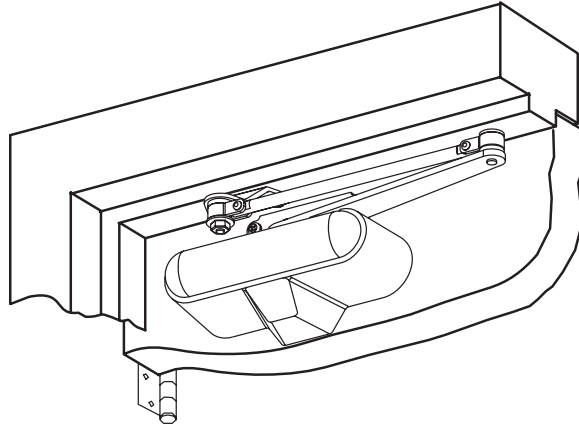

Available in case quantities only, 5 per case.

FEATURES

- Fast and Accurate Installation
- Adjustable Closing Speed
- For Interior Doors up to 85 lbs and 36" Wide
- 5 year warranty
- UL Listed (Non-Hold-Open only)
- Available in Ivory & Dark Brown
- Parallel Arm Mount only

DOR-O-MATIC®

Door Hardware Made Easy!

Parallel Arm (Push Side)

Parallel Arm (Left hand shown, right hand opposite)